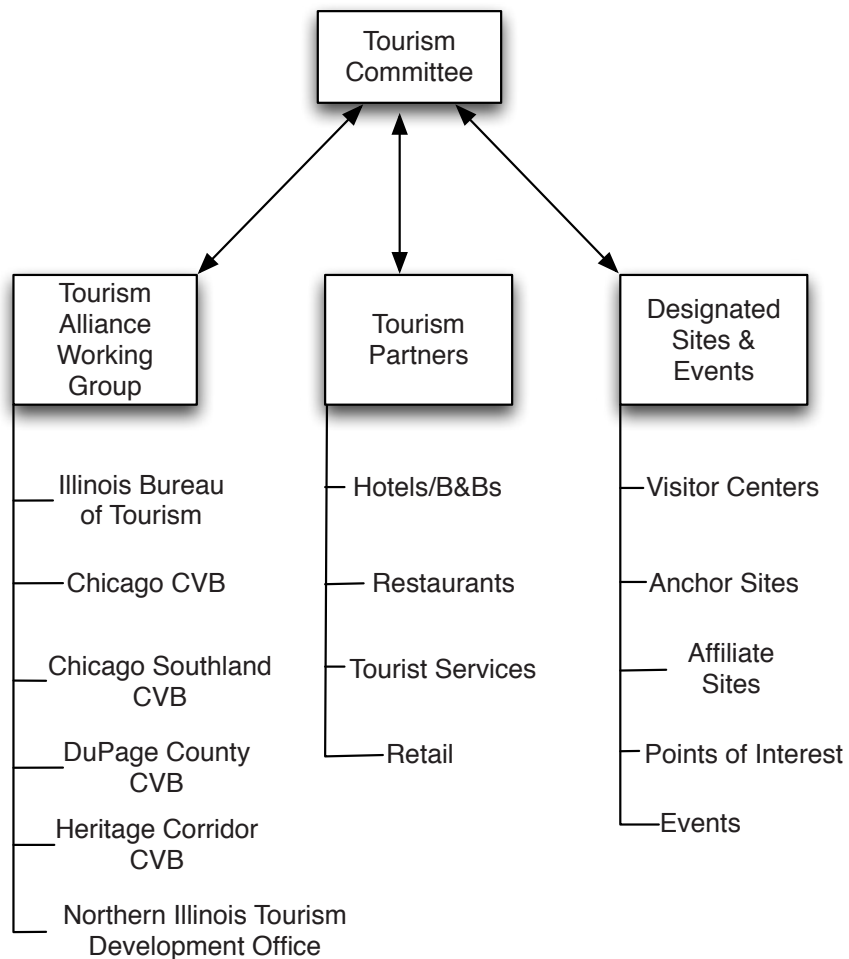

Illinois & Michigan Canal National Heritage Corridor Canal Alliance Tourism Working Groups

Canal Corridor Association, Phone: 815-223-1851, Fax: 815-223-6129
E-mail: plan@canalcor.org, Mail: 754 First Street LaSalle, IL 61301