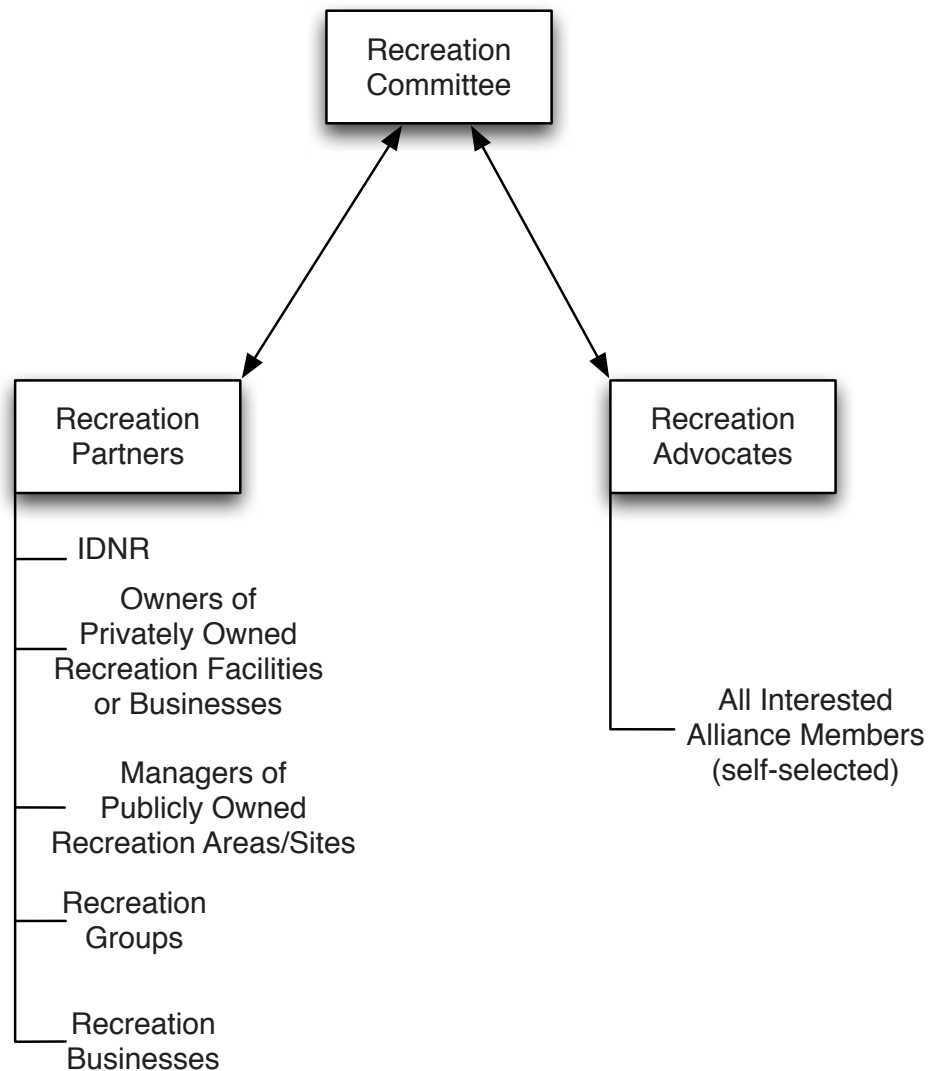

Illinois & Michigan Canal National Heritage Corridor Canal Alliance Recreation Working Groups

Canal Corridor Association, Phone: 815-223-1851, Fax: 815-223-6129
E-mail: plan@canalcor.org, Mail: 754 First Street LaSalle, IL 61301