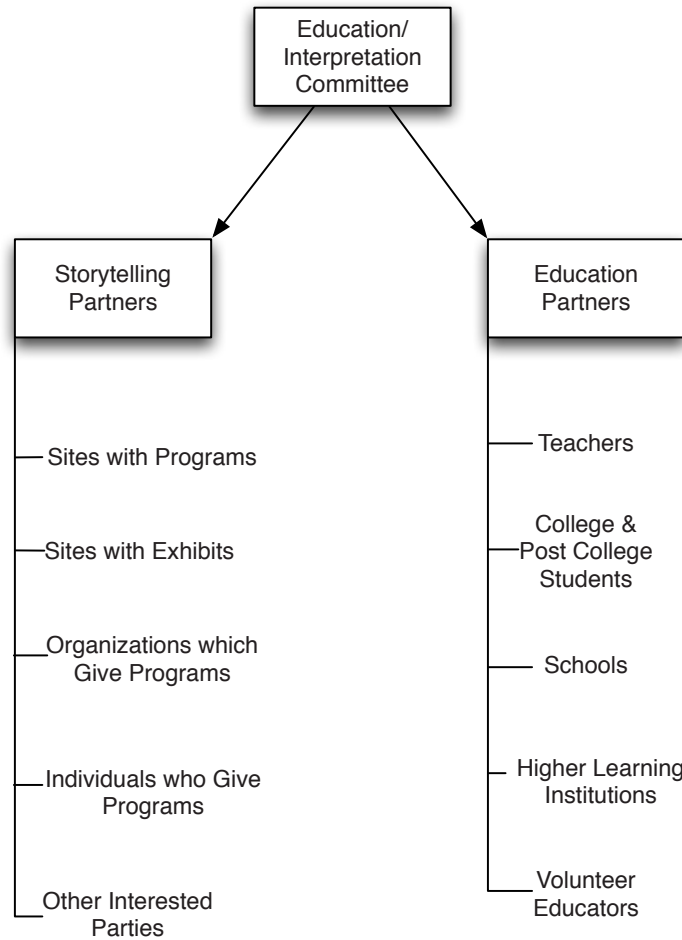

Illinois & Michigan Canal National Heritage Corridor Canal Alliance Education/Interpretation Working Groups

Canal Corridor Association, Phone: 815-223-1851, Fax: 815-223-6129
E-mail: plan@canalcor.org, Mail: 754 First Street LaSalle, IL 61301